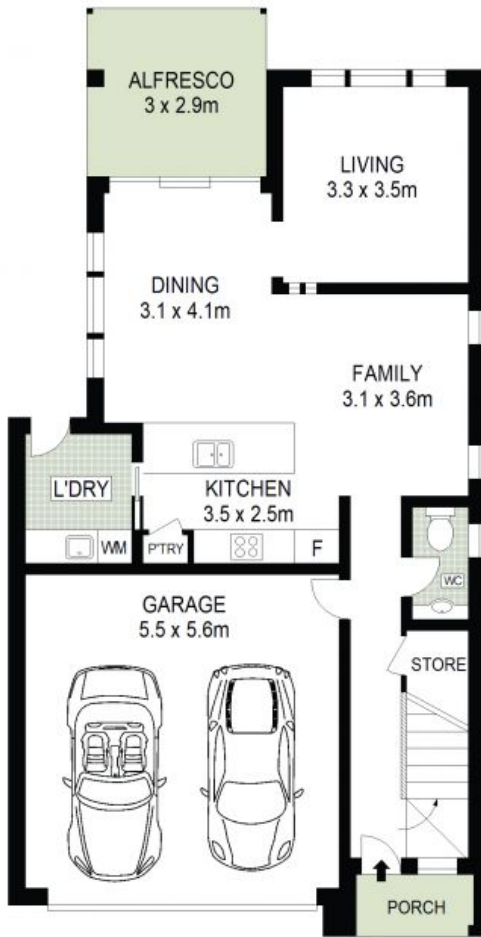

Features:

- Four bedrooms with large built-in wardrobes, ensuite and walk-in wardrobe to master bedroom
- Separate living room
- Family room
- Light-filled modern bathrooms with chrome fixtures

AGIUS
PROPERTY GROUP

Michael Karanicolas **Alistair Agius**

0411 062 888

0447 928 888

GROUND FLOOR

FIRST FLOOR

39 Bugle Circuit
Kellyville

DISCLAIMER: All dimensions are approximate and for illustrative purposes. Interested parties should rely on their own enquiries. Floor Plans by ShutterBooth Sydney.